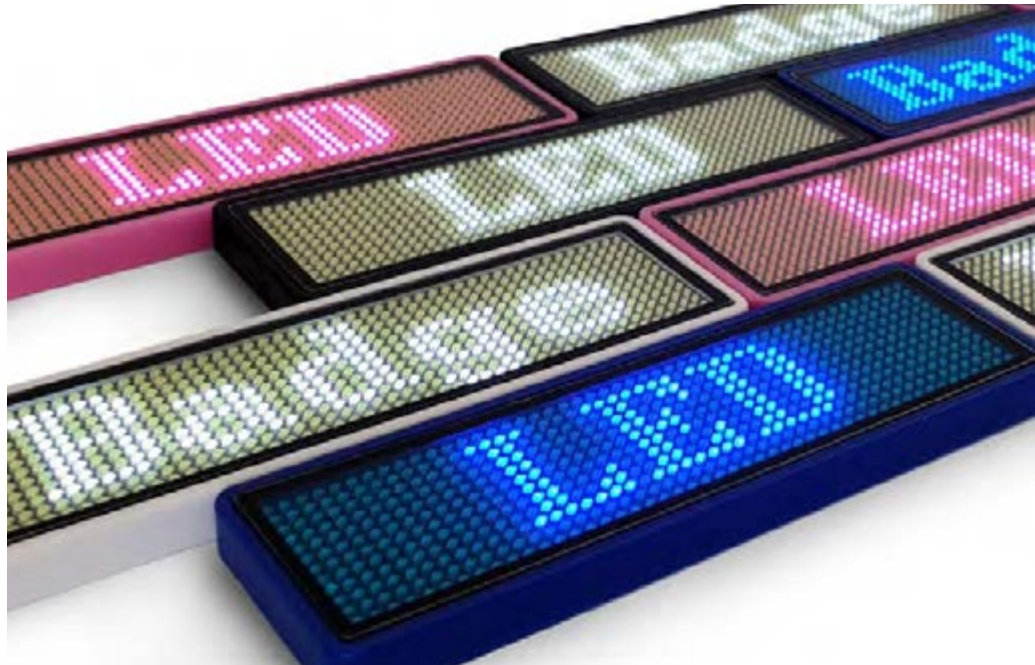

Search 

**Prickie**

*Buttonbadges 100% made in Germany  
over 16.000 designs*